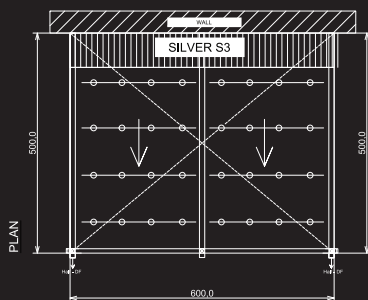

Bioclimatic Pergola
หลังคาแบบบานเกล็ดเปิด-ปิดได้

Ultra Screen System Co., Ltd.

50 Soi Ladprao 64 Yaek 6, Wangthonglang, Bangkok, Thailand 10310 Tel. +66(0)2 933 1326-7, +66(0)2 539 3878-80, +66(0)86 321 4851, +66(0)86 321 4852
E-mail : info@ultrascreensystem.com www.ultrascreensystem.com, www.ultrascreen.co.th