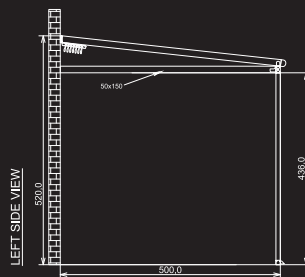

Retractable Pergola
หลังคาแบบพับเก็บได้อัตโนมัติ

Ultra Screen System Co., Ltd.

50 Soi Ladprao 64 Yaek 6, Wangthonglang, Bangkok, Thailand 10310 Tel. +66(0)2 933 1326-7, +66(0)2 539 3878-80, +66(0)86 321 4851, +66(0)86 321 4852
E-mail : info@ultrascreensystem.com www.ultrascreensystem.com, www.ultrascreen.co.th