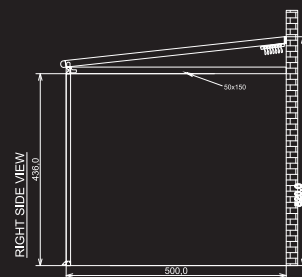

Bioclimatic Pergola
หลังคาแบบบานเกล็ดเปิด-ปิดได้

Ultra Screen System Co., Ltd.

50 Soi Ladprao 64 Yaek 6, Wangthonglang, Bangkok, Thailand 10310 Tel. +66(0)2 933 1326-7, +66(0)2 539 3878-80, +66(0)86 321 4851, +66(0)86 321 4852
E-mail : info@ultrascreensystem.com www.ultrascreensystem.com, www.ultrascreen.co.th